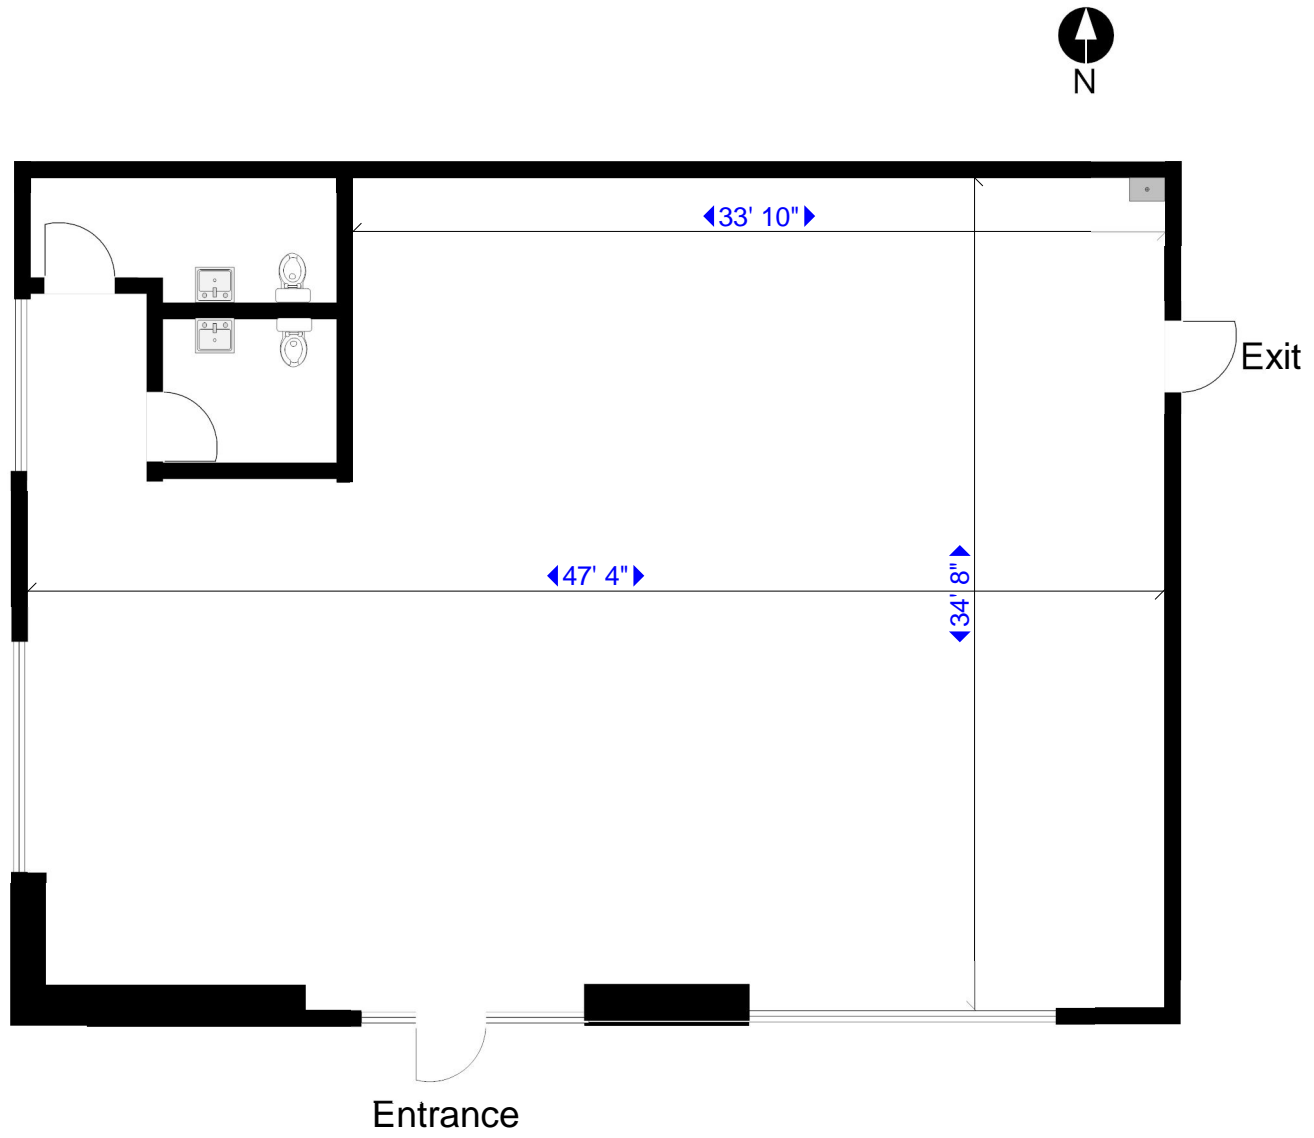

Mockingbird Mall Suite 114

1872 SQ. FT.

Suite 114 1625 W. Mockingbird Lane Dallas, Texas 75235 JW Management Company 817-265-4608	DRAWN BY D. L. Rouse		DATE 1/29/13
	CHECKED Krisi Miller	SCALE 1/8" = 1'	SHEET NO. 1