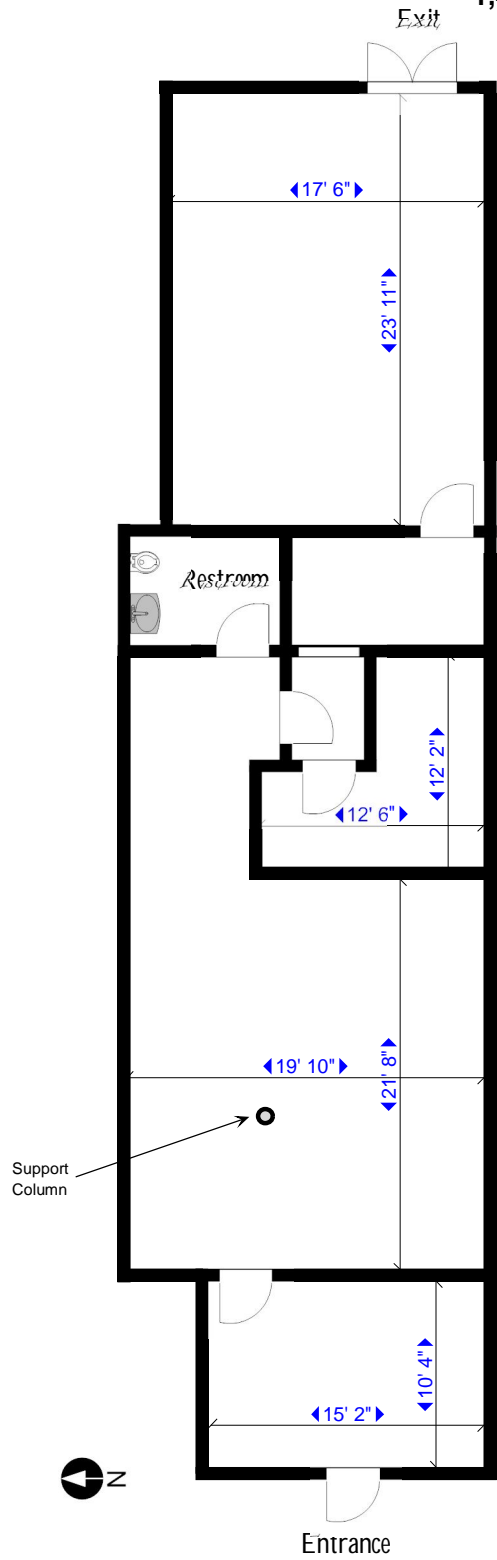

# Mockingbird Mall Suite 104A

1,480 SQ. FT.

<p>Suite 104A          1625 W. Mockingbird Lane          Dallas, TX 75235          JW Management Company          817-265-4608</p>	<p>DRAWN BY          D. L. Rouse</p>		<p>DATE          2/1/11</p>
	<p>CHECKED          Krisi Miller</p>	<p>SCALE          1/8" = 1'</p>	<p>SHEET NO.          1</p>